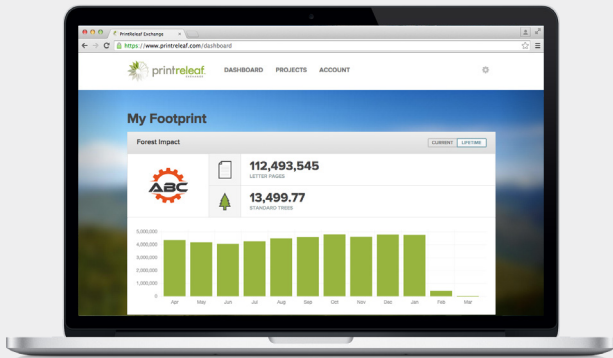

PrintReleaf empowers businesses to certifiably reduce the environmental impact of using forest products by automatically planting trees across a global network of reforestation projects.

PAPER

PrintReleaf Exchange integrates with your company's existing print software to measure your paper consumption in realtime.

PLATFORM

PrintReleaf Exchange reverse-calculates how many trees were deforested to harvest your forest footprint.

TREES

Your forest footprint is automatically reforested at global reforestation projects of your choice

PRINTRELEAF EXCHANGE

PrintReleaf measures paper consumption through technology integrations with popular Managed Print Services (MPS) print monitoring software applications and OEM databases which capture the required paper consumption data (meter data) to drive the PrintReleaf service.